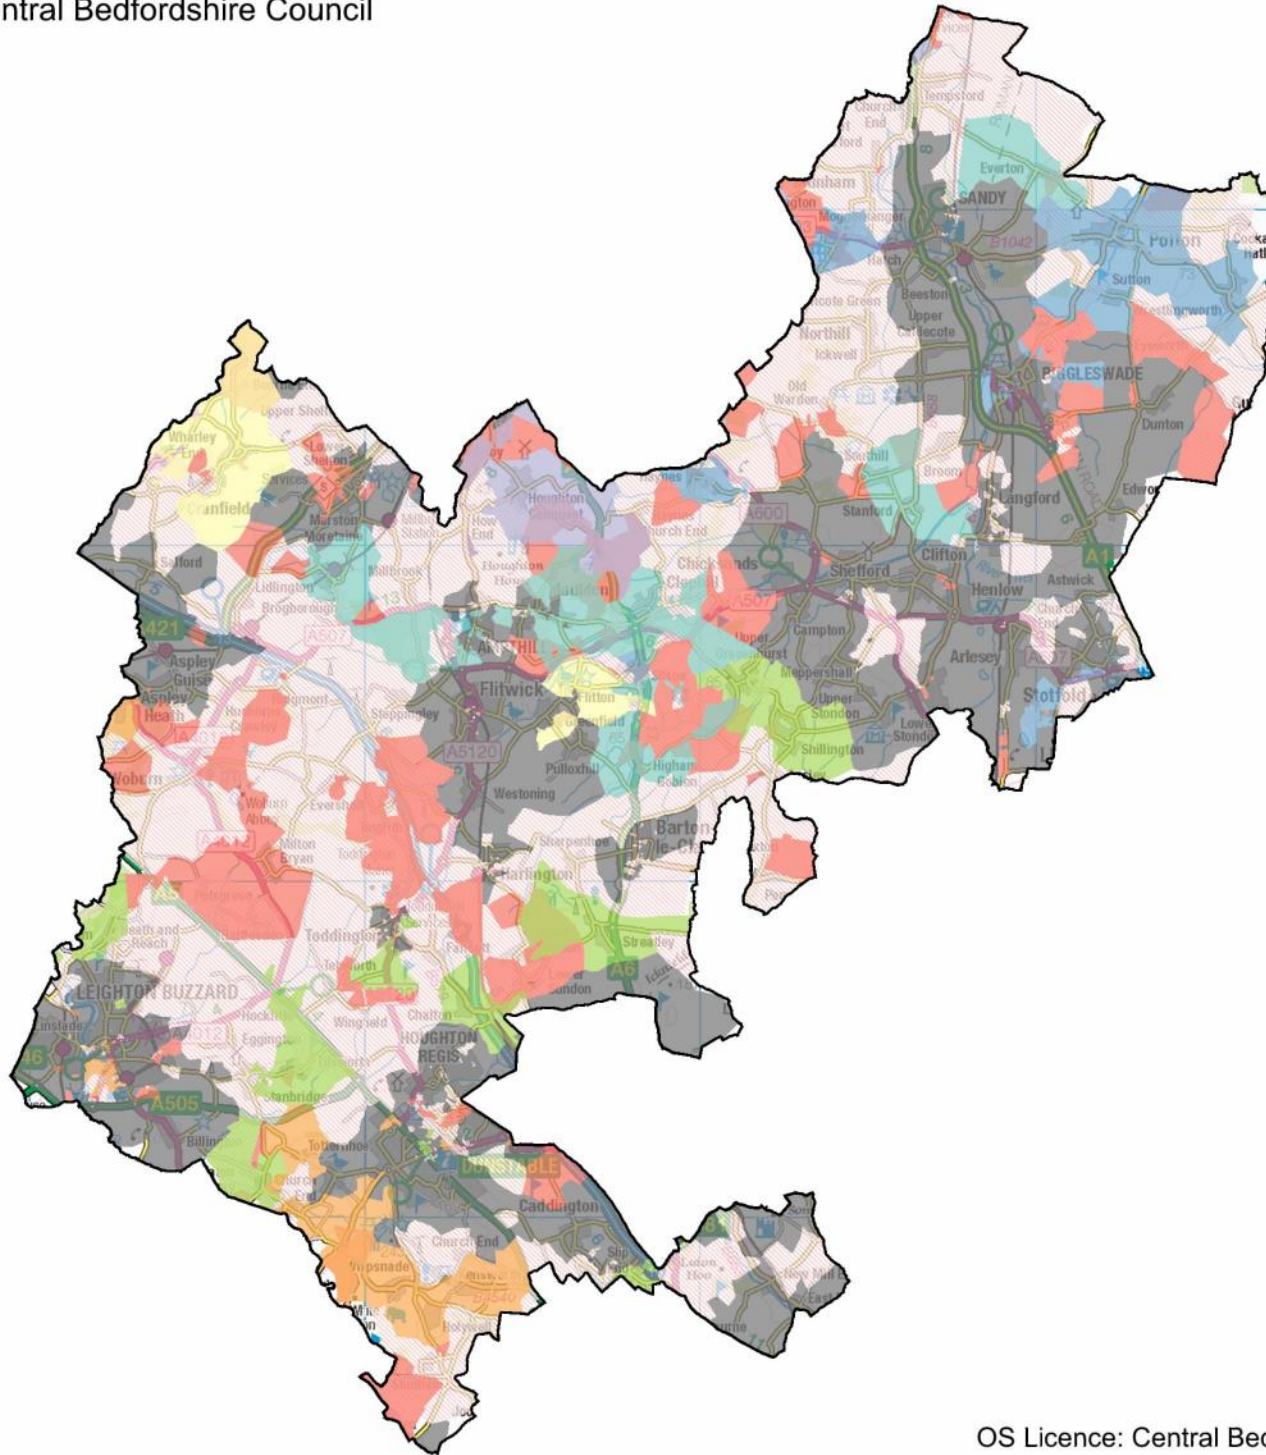

Central Superfast Broadband Project - Indicative Phasing (as at December 2013)  
 Central Bedfordshire Council

Legend

-  Project Area
-  Superfast Broadband already available or in suppliers' commercial deployment plans NB There are known gaps in this indicated coverage. Gaps may be addressed by other project work or in a Superfast Extension Project for 2017/18.
-  Phase 1 - Superfast anticipated to be available between July 2014 and December 2014
-  Phase 2 - Superfast anticipated to be available between October 2014 and March 2015
-  Phase 3 - Superfast anticipated to be available between January 2015 and June 2015
-  Phase 4 - Superfast anticipated to be available between April 2015 and September 2015
-  Phase 5 - Superfast anticipated to be available between July 2015 and December 2015
-  Phase 6 - Superfast anticipated to be available between October 2015 and March 2016
-  Phase 7 - Superfast anticipated to be available between January 2016 and June 2016
-  Phase 8 - Provision of basic infrastructure in 2016 to deliver a minimum of 2Mbps. Possible Superfast Extension Project area (2017/18)
-  A basic service (minimum 2Mbit/s) is already available. Possible Superfast Extension Project area (2017/18)

NB Phasing may change as survey work and implementation progresses and areas may be brought forward or pushed back as circumstances determine within the overall aim of delivering the maximum superfast coverage with the resources available.